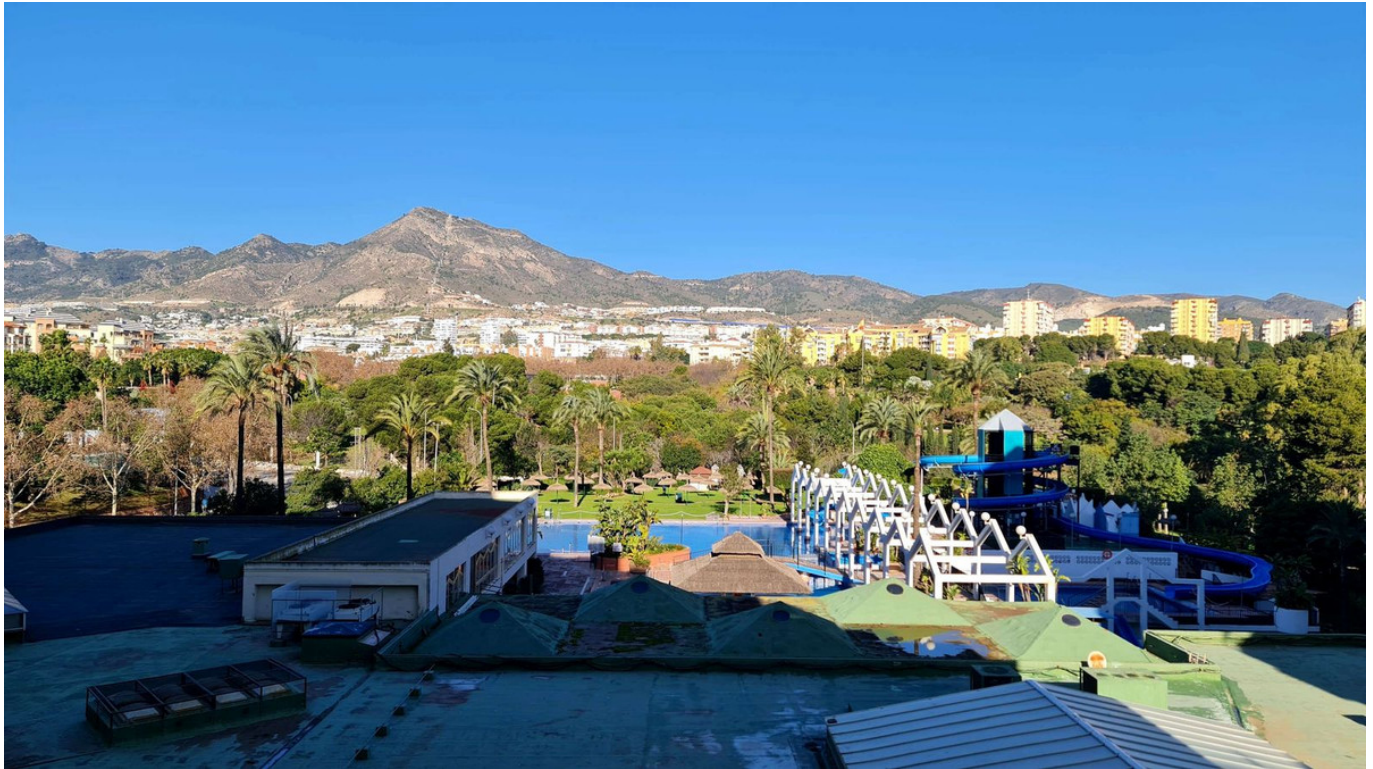

Property Description

Cozy Apartment on the Beachfront in the Benal Beach complex, Benalmadena. 62m², Consisting of 1 separate bedroom, fully equipped kitchen, bathroom, large living room with terrace with beautiful mountain views. Hot-cold air conditioning in the living room. Sold furnished and equipped.

Inside the building you will find reception service and 24-hour surveillance system with cameras. It has one of the largest and most spectacular private garden and water park complexes on the Costa del Sol with 4 swimming pools, a water slide and slides that connect some pools with others, with lifeguards and access control to the pools. In the large garden areas you will find rivers and artificial ponds with a waterfall. You will also find within the same complex our office (located on the corner opposite the entrance to the community pools), gym with spa, beauty salon, supermarket, restaurant, pub, souvenir shop, arcade and cafeteria. There is a large communal parking area within the complex which is completely enclosed around its perimeter and accessed via a barrier control.

The complex is located in one of the best areas of Benalmádena Costa, opposite the "Parque de la Paloma" and the Paseo Marítimo and Bil Bil beach. Nearby you will find different services such as a pharmacy, taxi and bus stop, restaurants, supermarkets, etc.